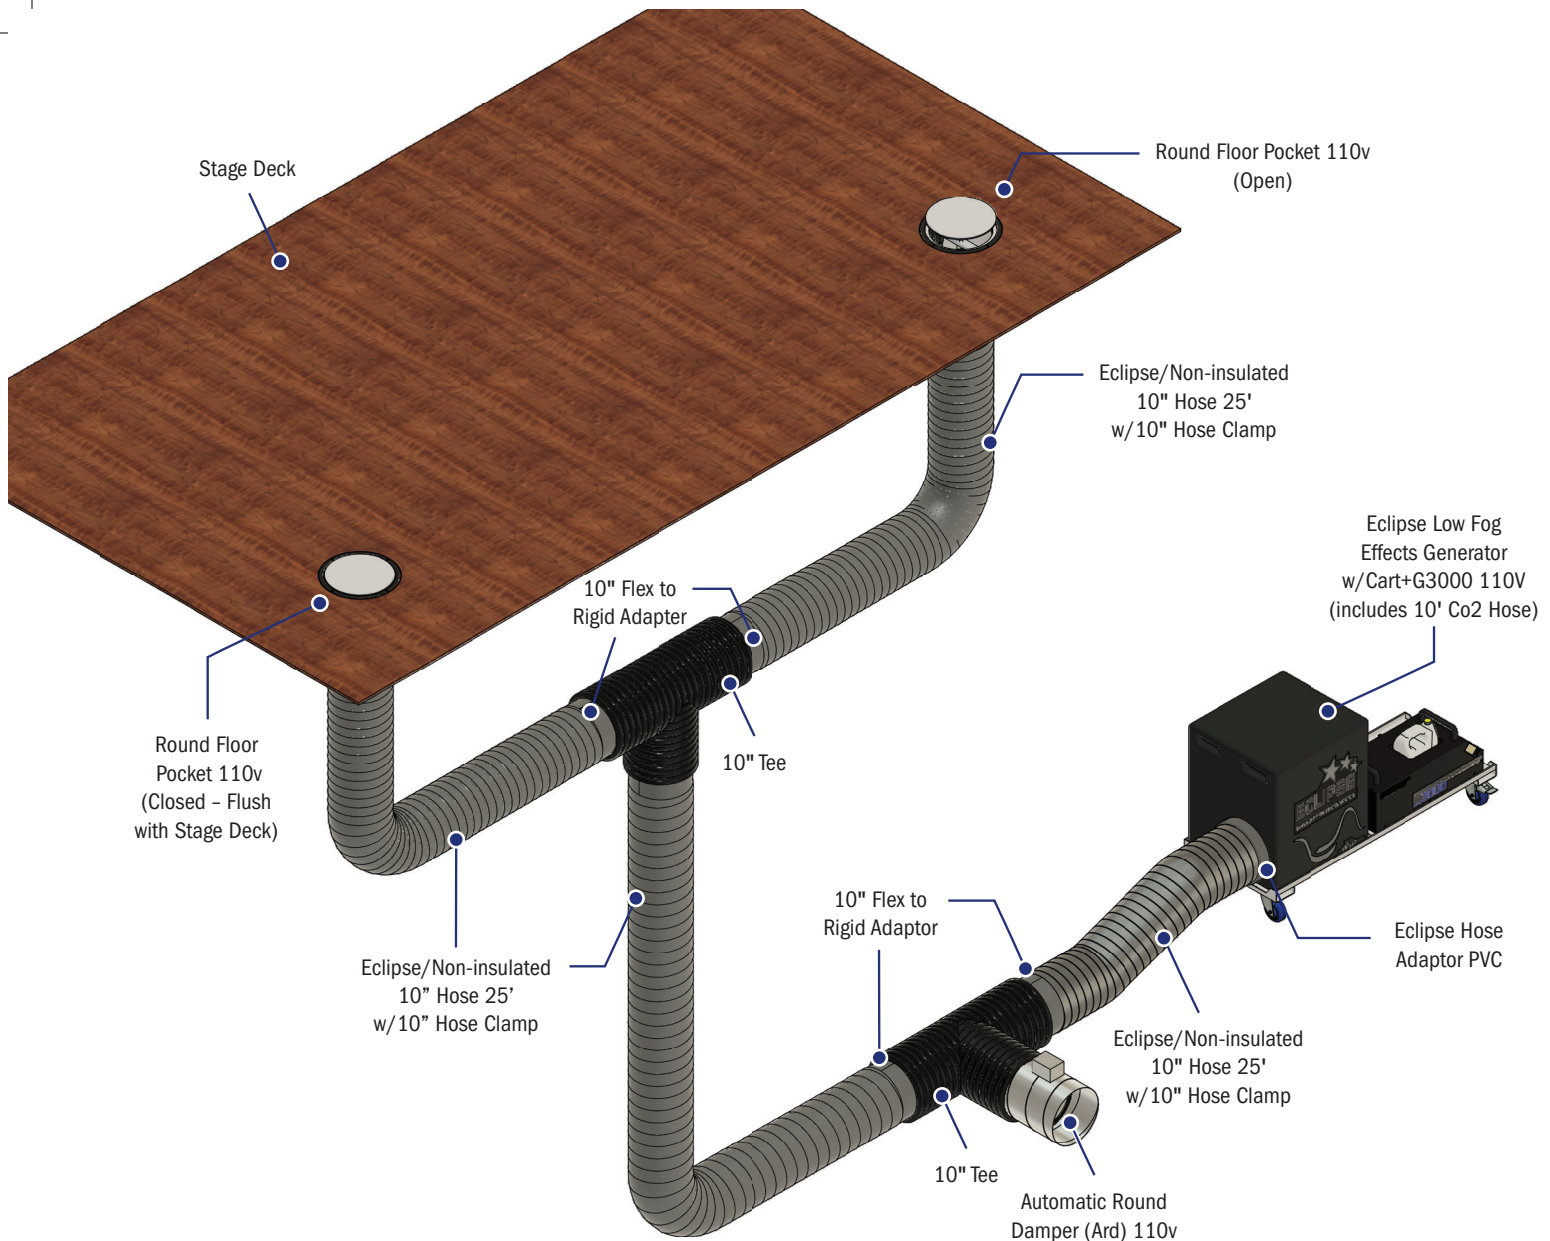

Low-Lying Fog Where You Want It When You Want it

The Floor Pocket creates an impressive instant fog effect. Whether using a single pocket or a multiple floor pocket set-up, the floor pocket allows you to push low fog where and when you need it. To maximize the effect, the floor pocket should be paired with our Eclipse Low Fog Generator.

The Floor Pocket is pneumatically operated and can be safely implemented into the stage set-up mounting flush to the floor. Whether using a single pocket or a multiple floor pocket set-up, the Floor Pocket allows you to discreetly cover a stage in low-lying fog. Using the Round Floor Pocket Shield (removable) provides directional control and a more focused low fog effect. This effect has been successfully utilized on cruise ships, casinos, theme parks and stages around the world.

The Floor Pocket is ideal for large stage set-ups pushing low fog where you want it for live theatre and concert events.

ultratecfx.com

**SETTING THE STANDARD IN
SPECIAL EFFECTS FOR OVER 25 YEARS**

FLOOR POCKET (based on standard set-up above)	
CLF-4052	Eclipse Low Fog Effects Generator w/ Cart + G3000 110V (includes 10' Co2 Hose)
CLF-4090	Eclipse Hose Adaptor PVC
CLF-2956	Eclipse/Non-insulated 10" Hose 25' includes a 10" Hose Clamp
CLF-9033	10" Flex to Rigid Adaptor
CLF-9035	10" Tee
CLF-2985	Automatic Round Damper (ARD) 110v
CLF-2979	Round Floor Pocket 110V
CLF-9048	10" Hose Clamp (ships with non-insulated 10" hose)

SPECIFICATIONS	
Length:	13 in / 33 cm
Width:	13 in / 33 cm
Height:	8 in / 21 cm
Net Weight:	12 lbs / 5 kgs

Visit www.ultratecfx.com for a complete set of specifications on all models.

ultratecfx.com

Canada - USA - Germany