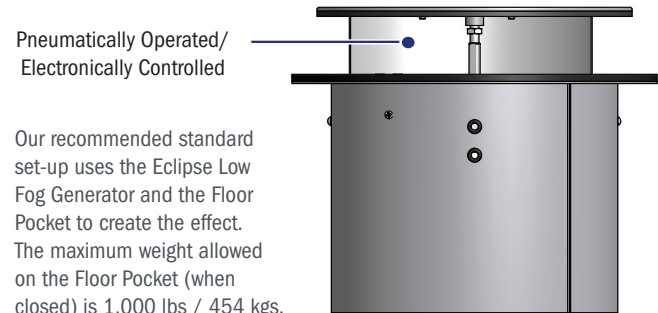

The Floor Pocket is ideal for large stage set-ups pushing low fog where you want it for live theatre and concert events.

ultratecfx.com

**SETTING THE STANDARD IN
SPECIAL EFFECTS FOR OVER 25 YEARS**

FLOOR POCKET (based on standard set-up above)	
CLF-4052	Eclipse Low Fog Effects Generator w/ Cart + G3000 110V (includes 10' Co2 Hose)
CLF-4090	Eclipse Hose Adaptor PVC
CLF-2956	Eclipse/Non-insulated 10" Hose 25' includes a 10" Hose Clamp
CLF-9033	10" Flex to Rigid Adaptor
CLF-9035	10" Tee
CLF-2985	Automatic Round Damper (ARD) 110v
CLF-2979	Round Floor Pocket 110V
CLF-9048	10" Hose Clamp (ships with non-insulated 10" hose)

SPECIFICATIONS	
Length:	13 in / 33 cm
Width:	13 in / 33 cm
Height:	8 in / 21 cm
Net Weight:	12 lbs / 5 kgs

Visit www.ultratecfx.com for a complete set of specifications on all models.

ultratecfx.com

Canada - USA - Germany